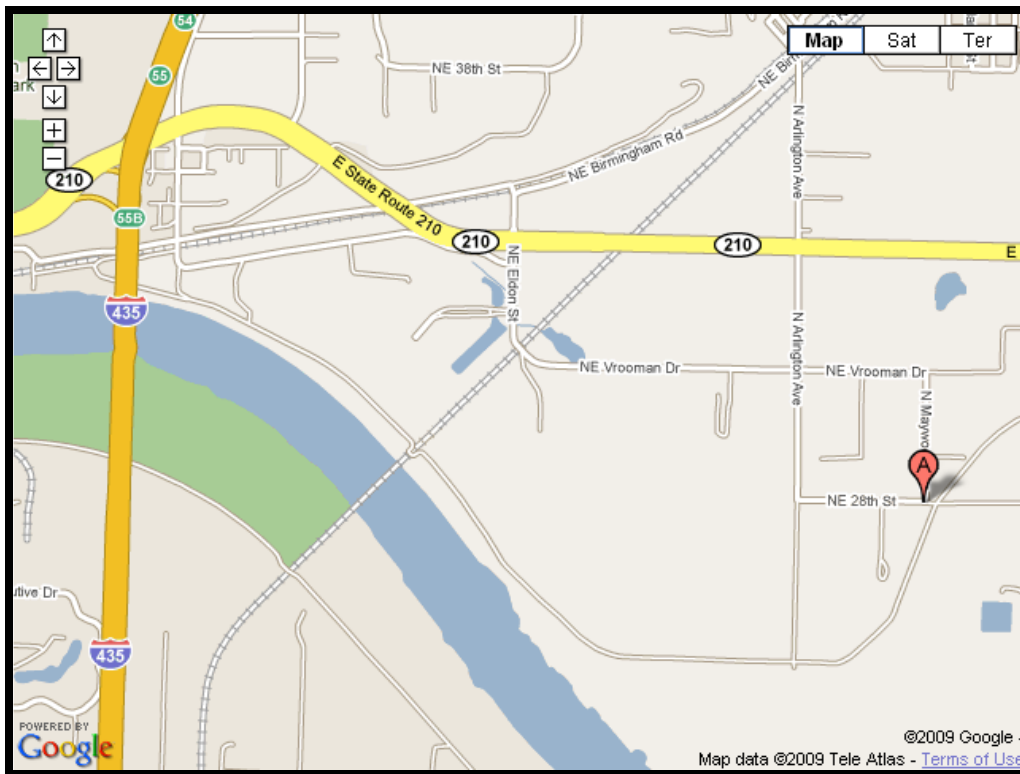

MAP TO TESTING LOCATION

The Birmingham Treatment Plant is located east of the Ameristar Casino off of 210 Highway.

From 210 Highway, go SOUTH on Arlington Ave. Turn LEFT onto NE 28th St.

BIRMINGHAM TREATMENT PLANT

10801 NE 28TH ST.
KANSAS CITY, MO 64161

You can find also directions to this location at

http://maps.google.com/maps?f=q&source=s_q&hl=en&geocode=&q=10801+NE+28th.+St.,+Kansas+City,+Mo.+64161.&sll=37.0625,-95.677068&sspn=33.29802,56.337891&ie=UTF8&ll=39.149566,-94.477444&spn=0.031817,0.055017&z=14&iwloc=A