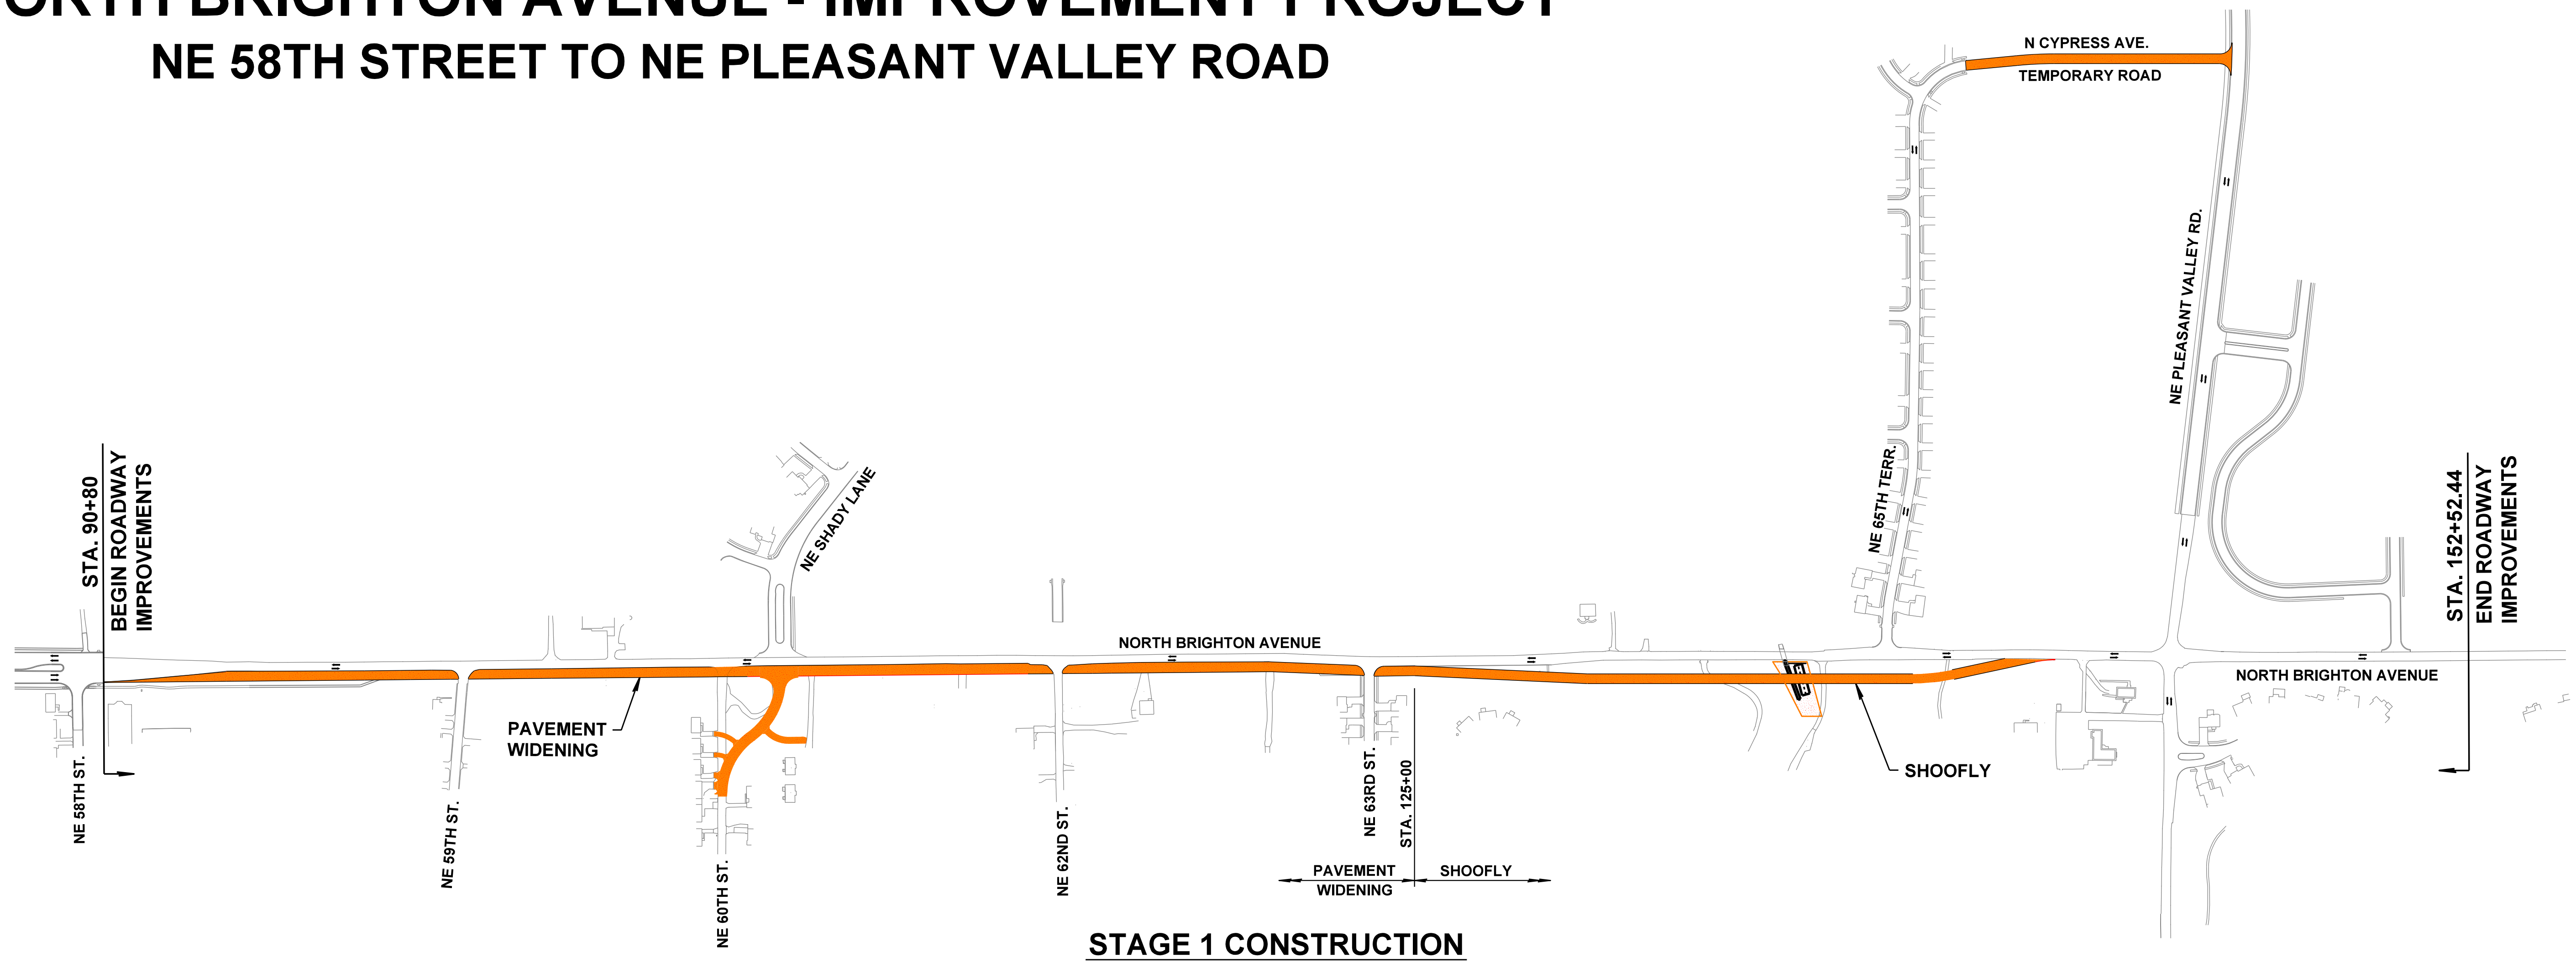

NORTH BRIGHTON AVENUE - IMPROVEMENT PROJECT

NE 58TH STREET TO NE PLEASANT VALLEY ROAD

STAGE 1 CONSTRUCTION

STAGE 2 CONSTRUCTION

STAGE 3 CONSTRUCTION