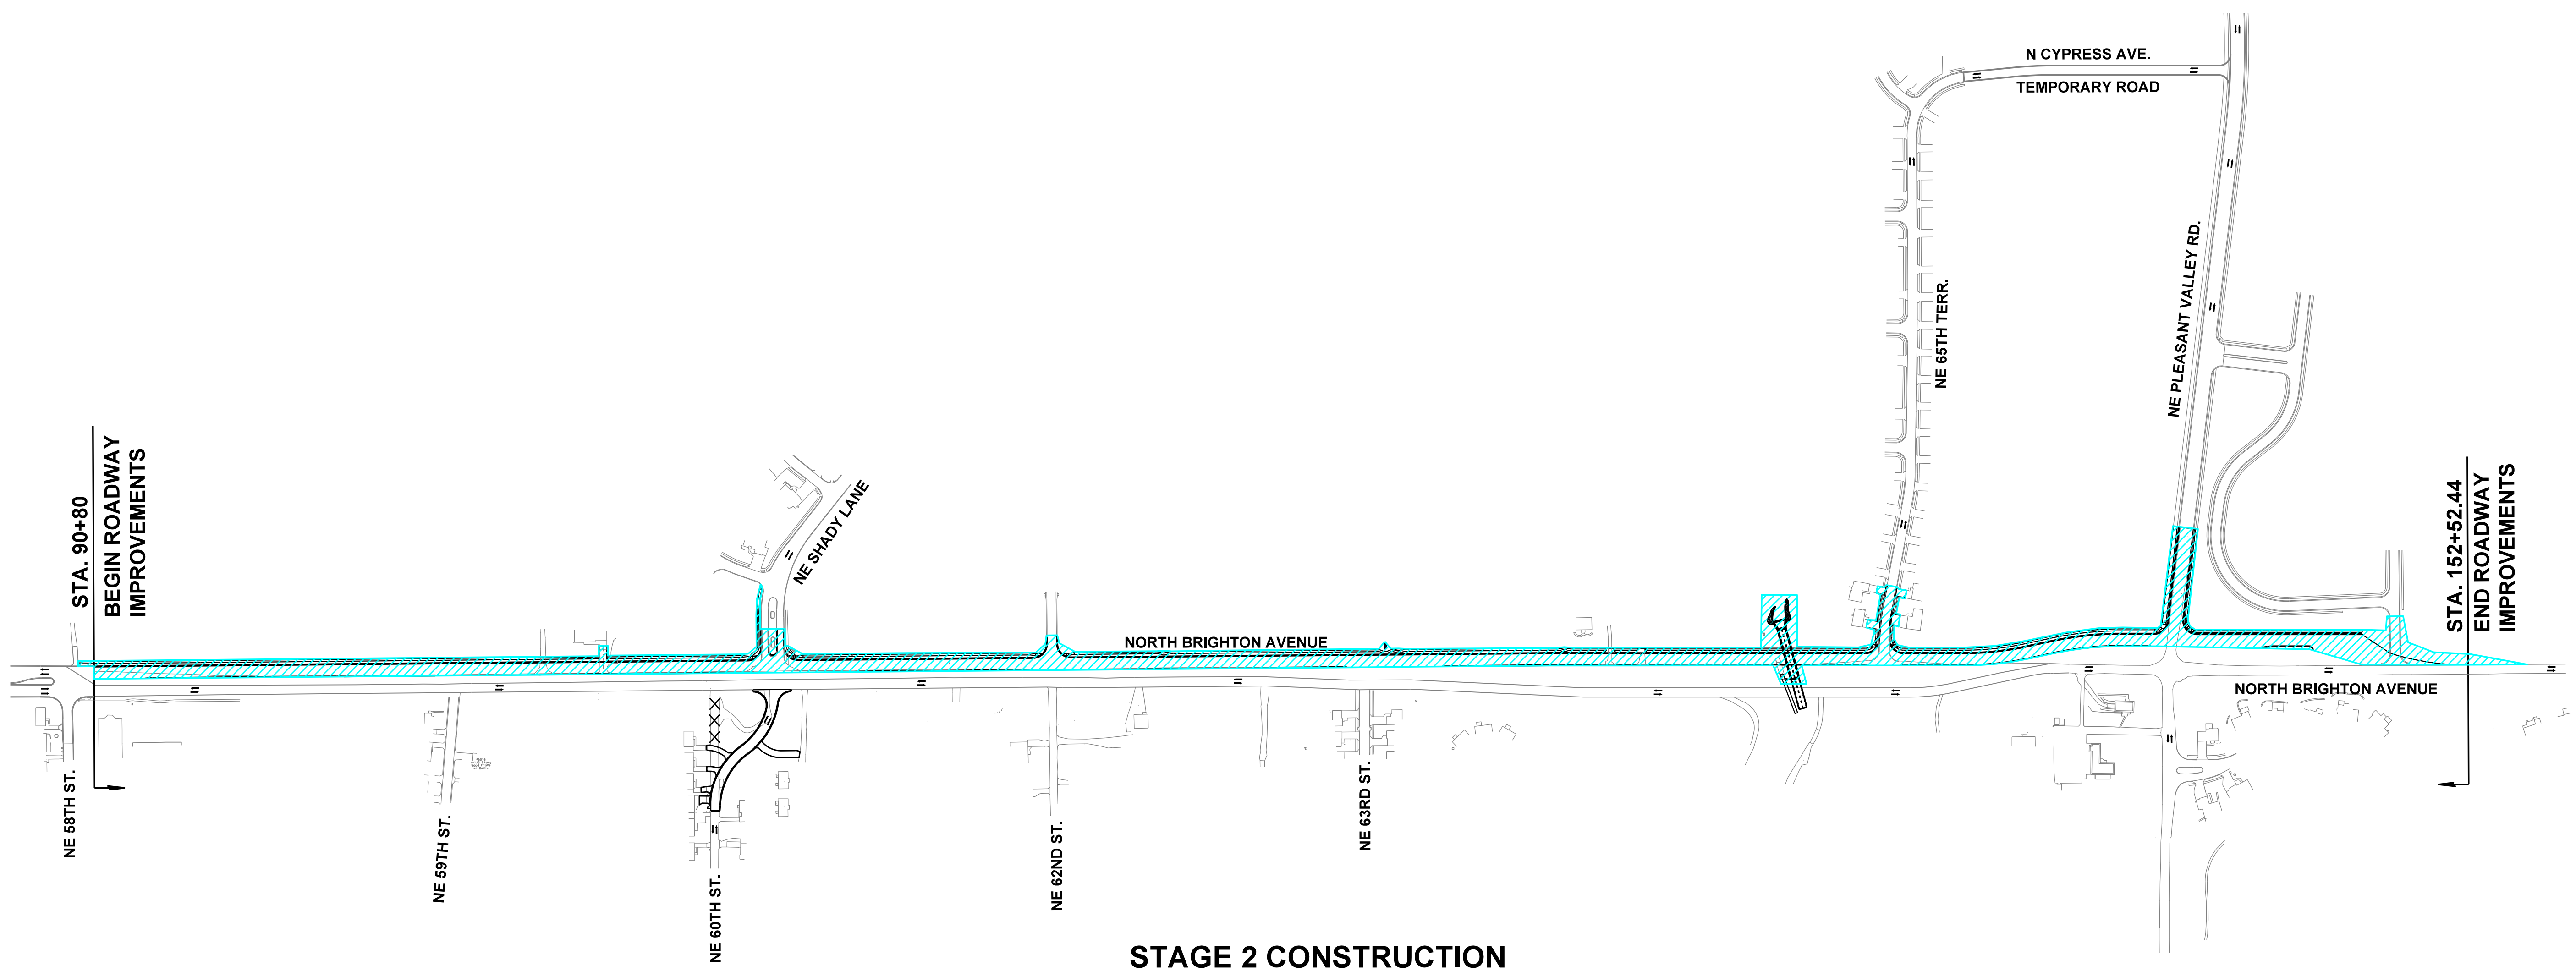

NORTH BRIGHTON AVENUE - IMPROVEMENT PROJECT

NE 58TH STREET TO NE PLEASANT VALLEY ROAD

STAGE 1 CONSTRUCTION

STAGE 2 CONSTRUCTION

STAGE 3 CONSTRUCTION