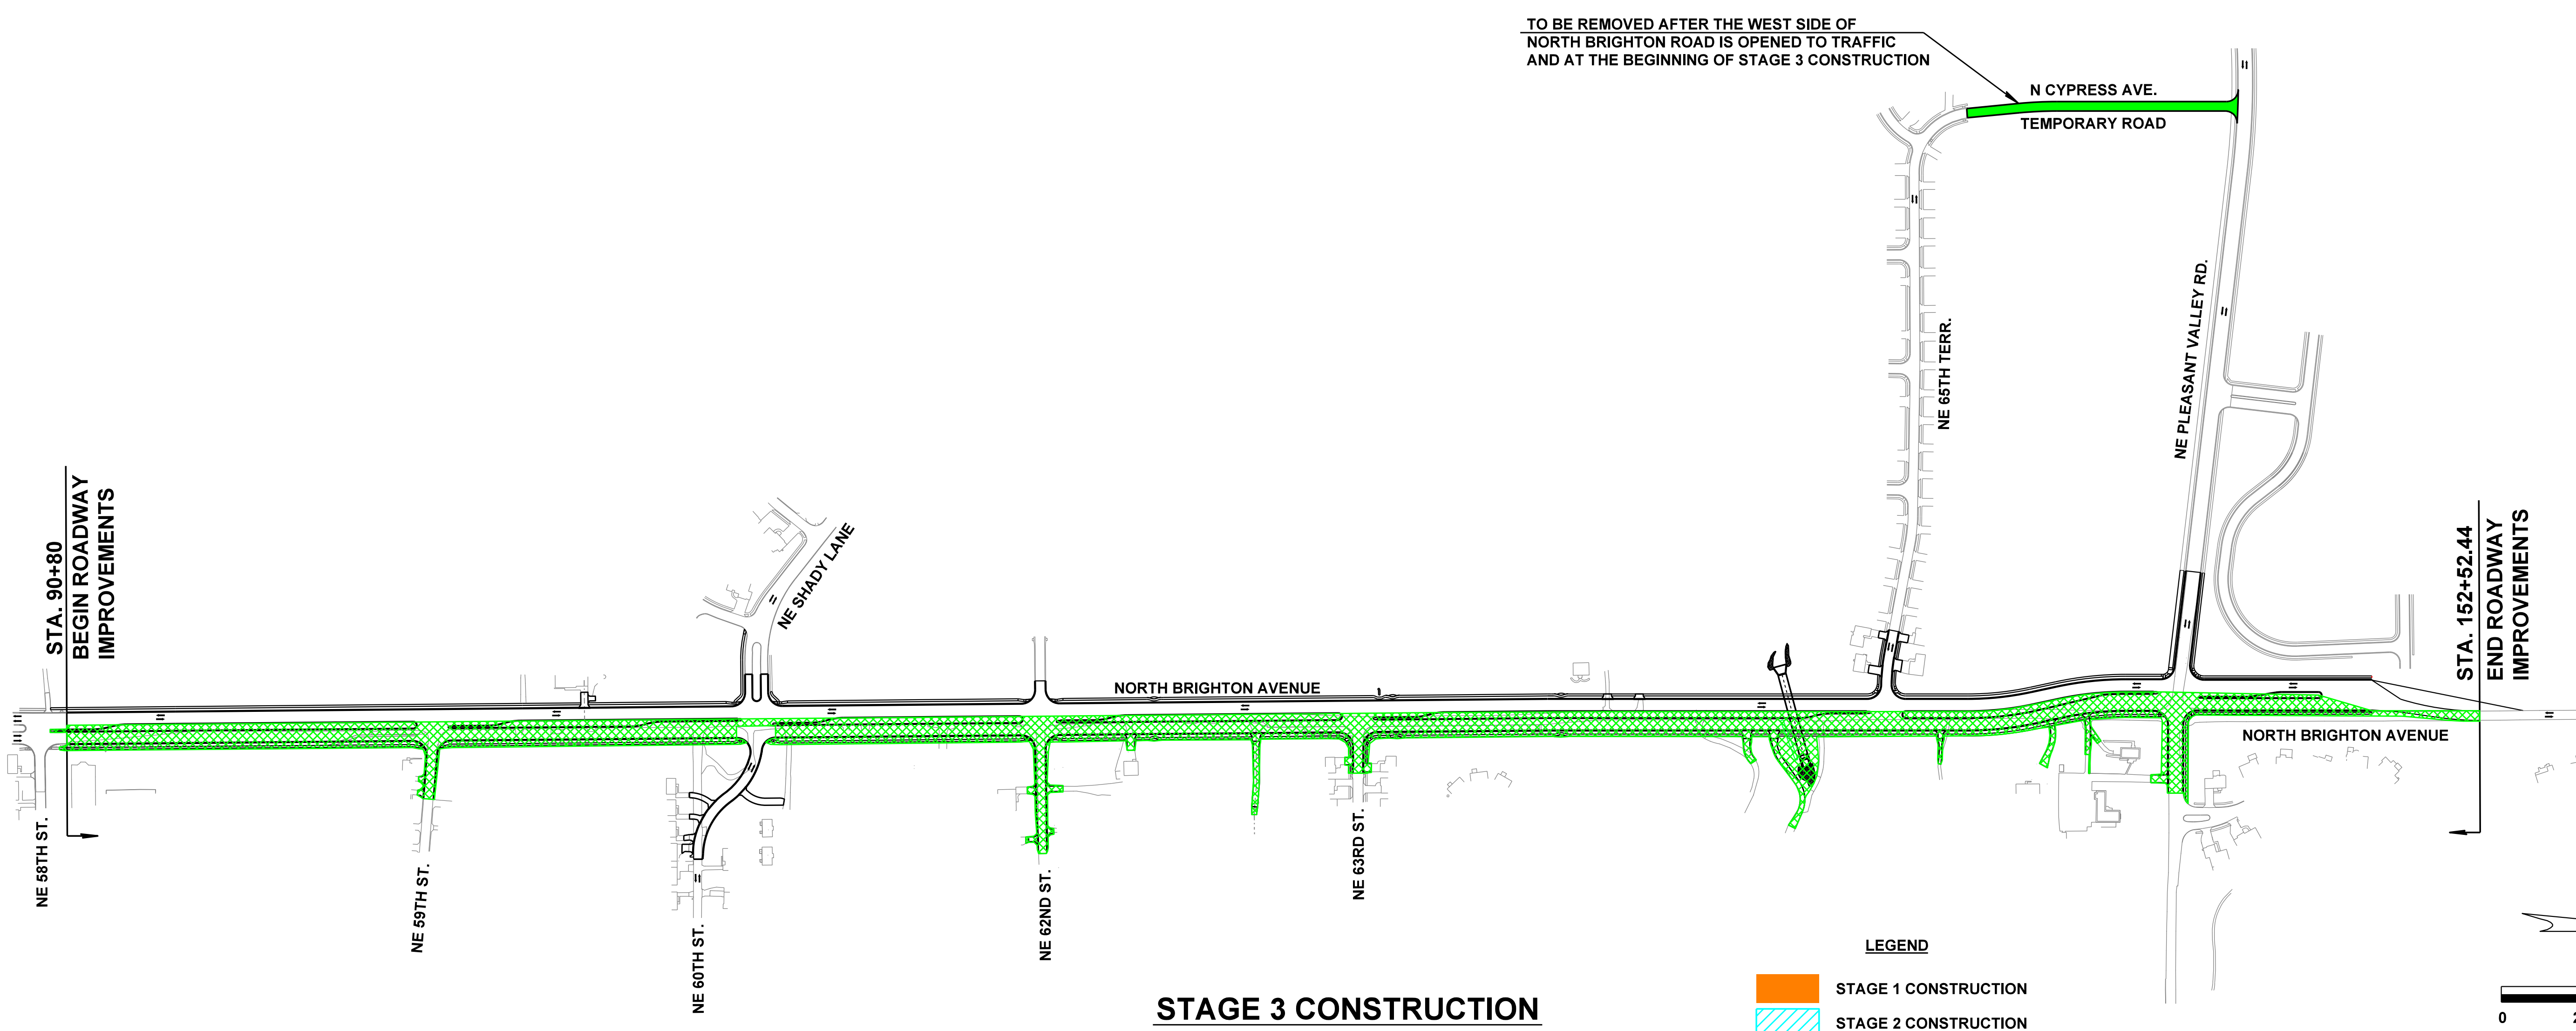

NORTH BRIGHTON AVENUE - IMPROVEMENT PROJECT

NE 58TH STREET TO NE PLEASANT VALLEY ROAD

STAGE 1 CONSTRUCTION

STAGE 2 CONSTRUCTION

STAGE 3 CONSTRUCTION